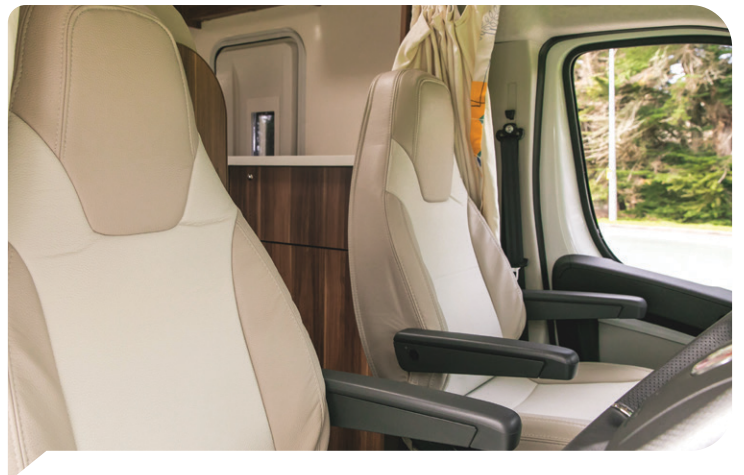

Zefiro 2590C

ROLLER TEAM

This spacious 6 berth motorhome offers large living volume and ample storage.

Features

- Compact family 6 berth motorhome
- Warrant of fitness
- Reversing camera
- Central heating
- 3-way fridge
- Swivel front seats

Capacity	6
Model	Fiat Ducato
Engine specifications	2.3 Litre Turbo Diesel
Transmission	6 speed automatic
Safety	Dual front airbags, abs brakes
Radio/MP3	Yes
Electric windows	Yes
Central locking	Yes
Outside length	6.89m
Outside width	2.31m
Outside height	3.2m
Certified seats	6
Beds	Rear double bed 1.95m x 1.28m Over cab bed 2.02m x 1.6m Dinette bed 1.93m x 1.25m
Shower and toilet	Yes
Fresh water tank	100 litres
Waste water tank	105 litres
Combi gas heating/hot water	Yes, with CP plus
3 way fridge	Yes, 90 litres
Cooking	Gas grill, gas stove and hob
Refillable gas system	Yes
DVD system	Yes
Window blinds & flyscreens	Yes
AGM habitation battery	Yes
Reversing camera	Yes
Warranty	12 month RVSC guarantee